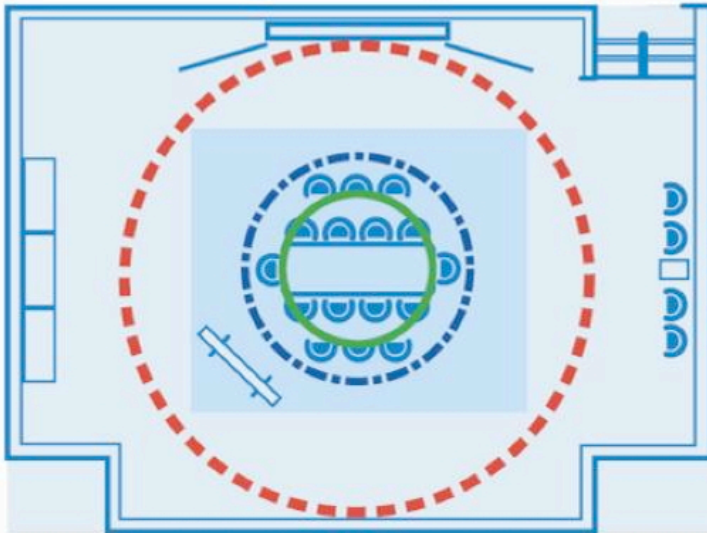

PN 2200-44000-001

\$139
\$139

Skype C100S Communicator USB Speakerphone

PN 2200-44140-001

Choosing a SoundStation best suited to a conference room:

- Match the SoundStation voice-coverage to room size & number of conferees.