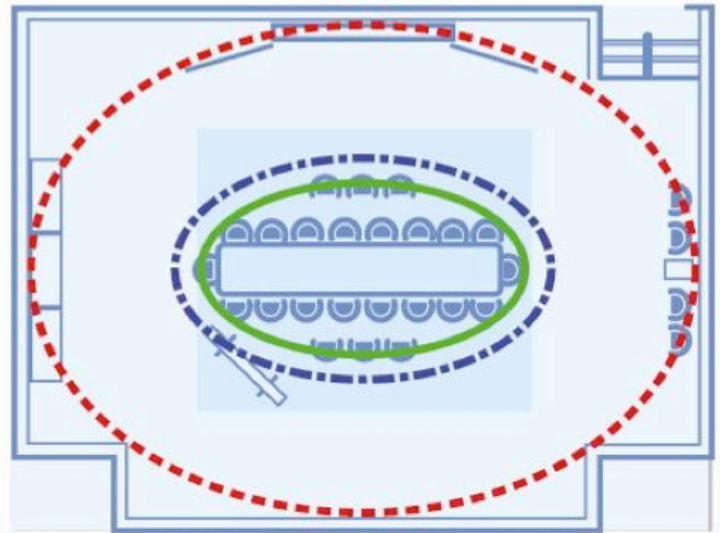

— Original SoundStation EX with mics
- - - SoundStation2 EX with Mics,
SoundStation2W EX with Mics
- - - SoundStation VTX 1000 with Mics

T3E Company

7412 S.W. Beaverton-Hillsdale Highway
Suite 210
Portland, OR 97225

Tel: **503.291.7157** or **800.884.8068**

Fax: 503.291.7002

Web: www.T3E.com Email: sales@t3e.com

T3E Company

Call T3E

We would like to assist further